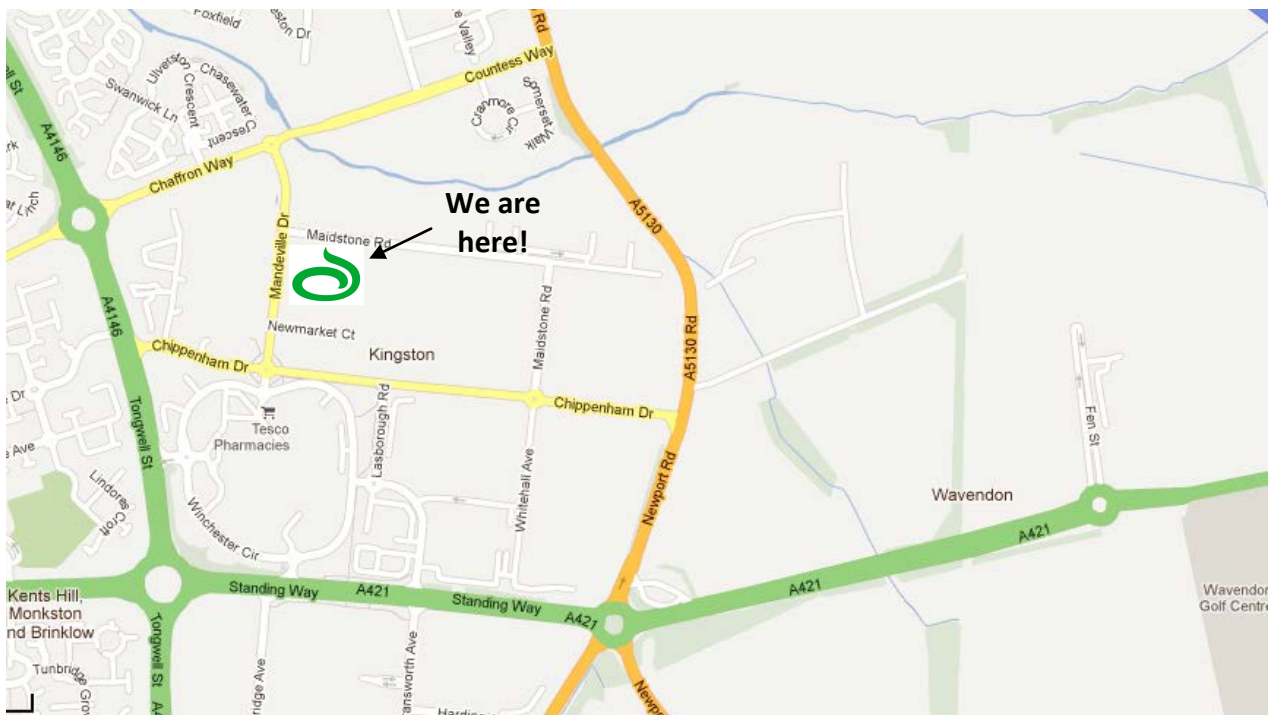

## How to Find us

### Milton Keynes Site Address

Lantmännen Unibake UK Limited  
Maidstone Road  
Milton Keynes  
MK10 0BD

**Telephone:** + 44 (0)1276 850500  
**Email:** unibakeuk.ost@lantmannen.com

### Directions

1. Leave the M1 at junction 13, On the roundabout take the exit for A421 signposted Cambridge, Bedford, Milton Keynes
2. At roundabout take the 1st exit onto the A421 signposted Milton Keynes
3. At Fen roundabout take the 1st exit onto the A421 signposted Milton Keynes
4. At Kingston roundabout take the 4th exit onto Newport Road signposted Broughton Gate, Kingston
5. Take the next left signposted Kingston
6. At roundabout take the 3rd exit onto Maidstone Road
7. At t-junction, turn left
8. Lantmännen Unibake UK will appear on your left hand side - site 2 will appear before site 1 (reception is at site 1 where the flags are)