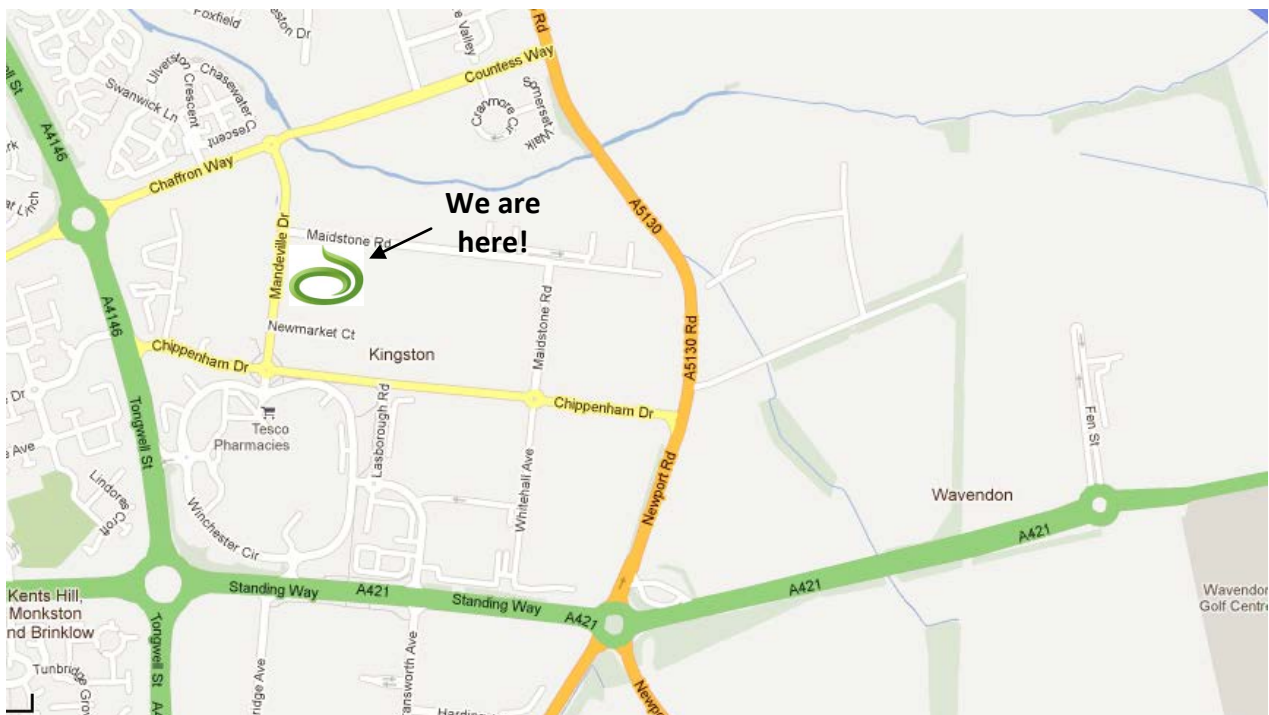

How to Find us

Milton Keynes Site Address

Lantmännen Unibake UK Limited
Maidstone Road
Milton Keynes
MK10 0BD

Telephone: + 44 (0)1276 850500
Email: unibakeuk.ost@lantmannen.com

Directions

1. Leave the M1 at junction 13, On the roundabout take the exit for A421 signposted Cambridge, Bedford, Milton Keynes
2. At roundabout take the 1st exit onto the A421 signposted Milton Keynes
3. At Fen roundabout take the 1st exit onto the A421 signposted Milton Keynes
4. At Kingston roundabout take the 4th exit onto Newport Road signposted Broughton Gate, Kingston
5. Take the next left signposted Kingston
6. At roundabout take the 3rd exit onto Maidstone Road
7. At t-junction, turn left
8. Lantmännen Unibake UK will appear on your left hand side - site 2 will appear before site 1 (reception is at site 1 where the flags are)