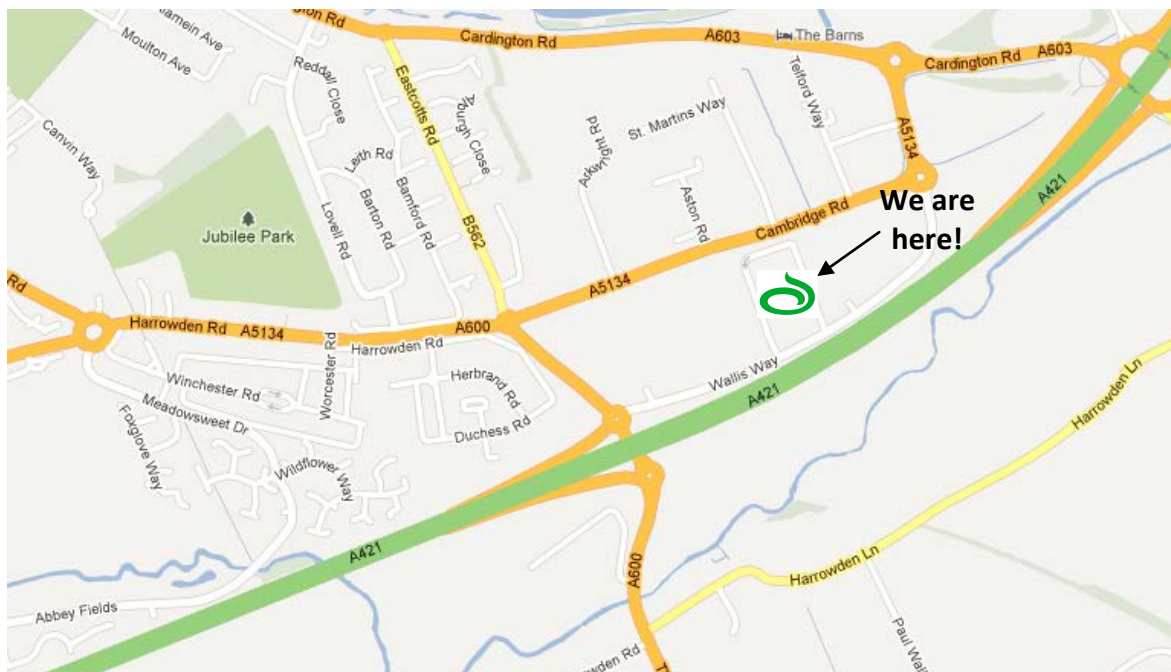

### Bedford Site Address

Lantmännen Unibake Bedford  
Wallis Way  
Eastcotts  
Bedford  
MK42 0PE

**Telephone:** + 44 (0) 1276 850500  
**Email:** unibakeuk.ost@lantmannen.com

### Directions

**Please note:** Parts of the A421 are new, so if you have a sat nav that is more than a couple of years old, then some roads may not be included!

1. Come off the M1 at Junction 13 towards Bedford and the A421
2. Follow the signs to the A421 signposted to Bedford
3. Follow the A421 for about 10 miles until you see a BP Garage and a Holiday Inn Express pass by on your right hand side
4. Take the next exit signposted to Hitchin, Shefford, Bedford & the A600
5. At the top of the slip road, the factory should be in view straight ahead, go straight over the roundabout